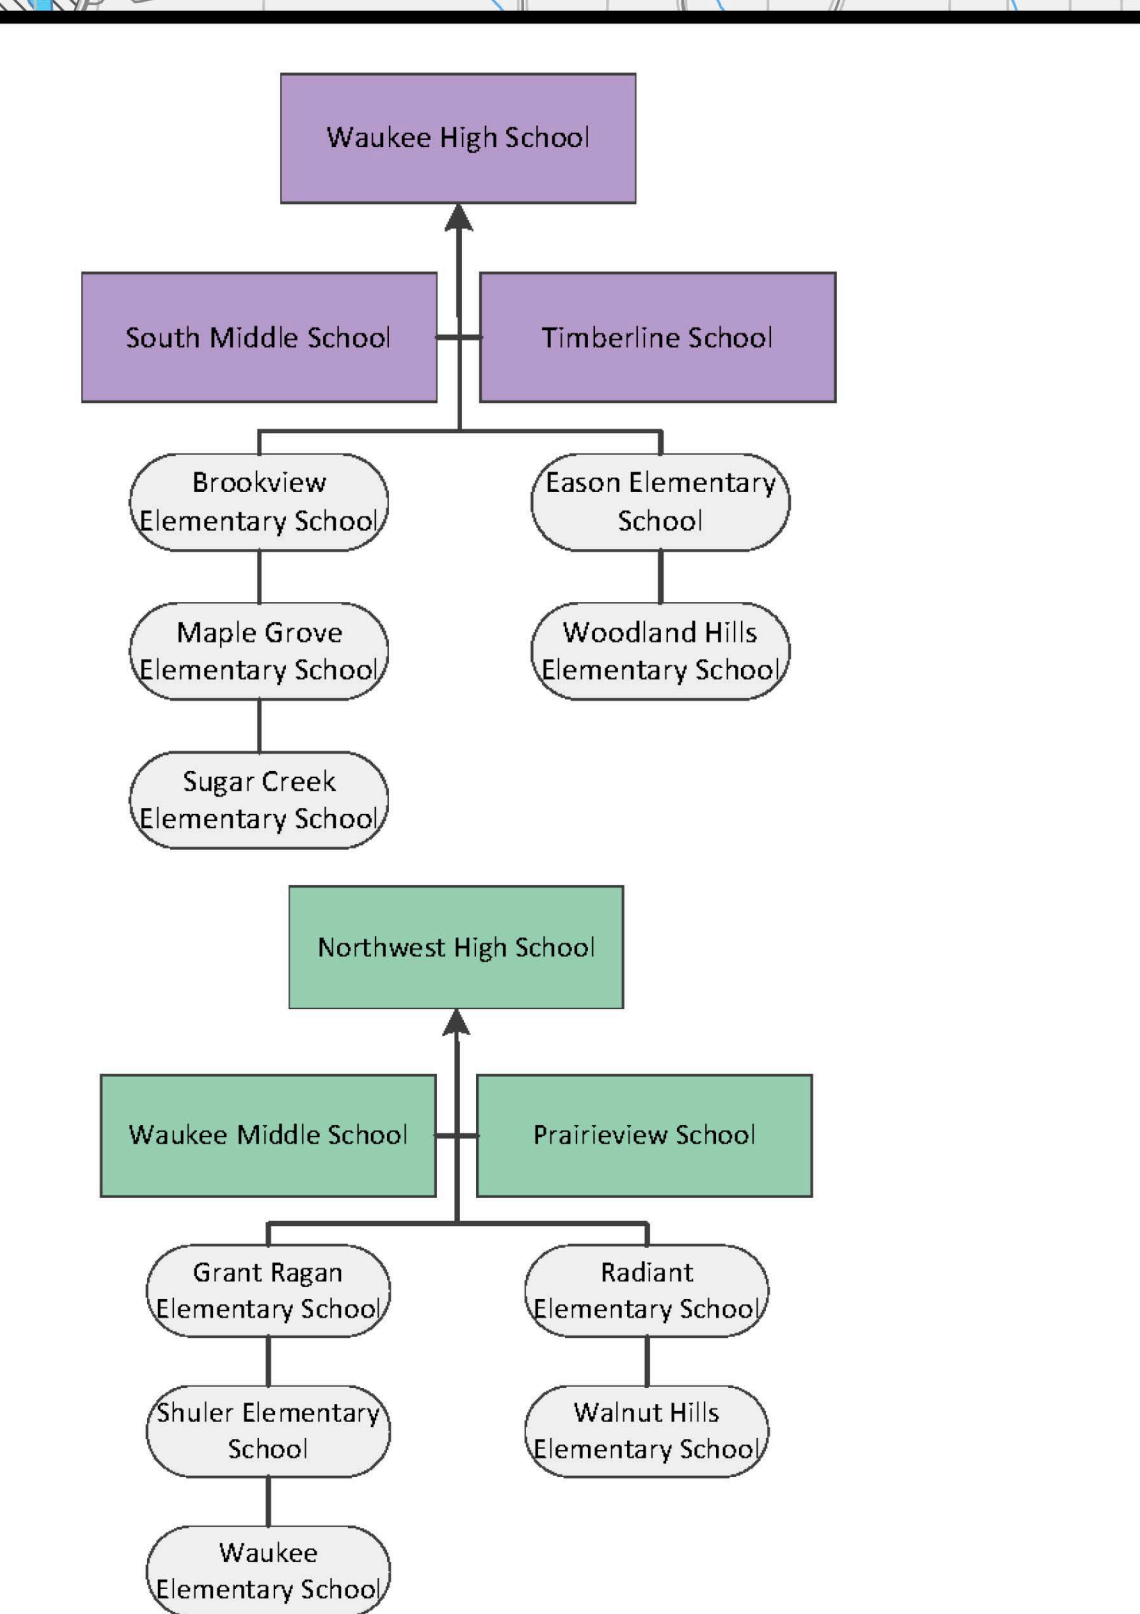

Draft

TIMELINE OF CHANGES

Elementary

1. Radiant Elementary Opened in 2019/20
2. Sugar Creek Brookview Elementary in 2022/23
3. Eason and Brookview Elementary will increase their capacity to 750 students in 2021/22
4. Vince Meyer will serve all PK students in 2021/22

Secondary

1. New High School opens in 2021/22
2. New 6/7 building likely in the NW in 2023/24
3. New 8/9 building likely in the NW in 2025/26

Draft

Draft

Elementary Schools	District Boundary	August 2019 New Parcels
Middle Schools (6-7)	Cemetery	June 2018 Parcels
Grade Centers (8-9)	Golf Courses	Apple's Data Center
High Schools	Parks	Other
District Office	Future Roads	100 Year Floodplain Boundary
District Owned Property	Microsoft Data Center	

Map Data provided by Waukee Community School District, Polk County, Dallas County, USGS, Iowa DOT, and ESRI. Map created April 2020.