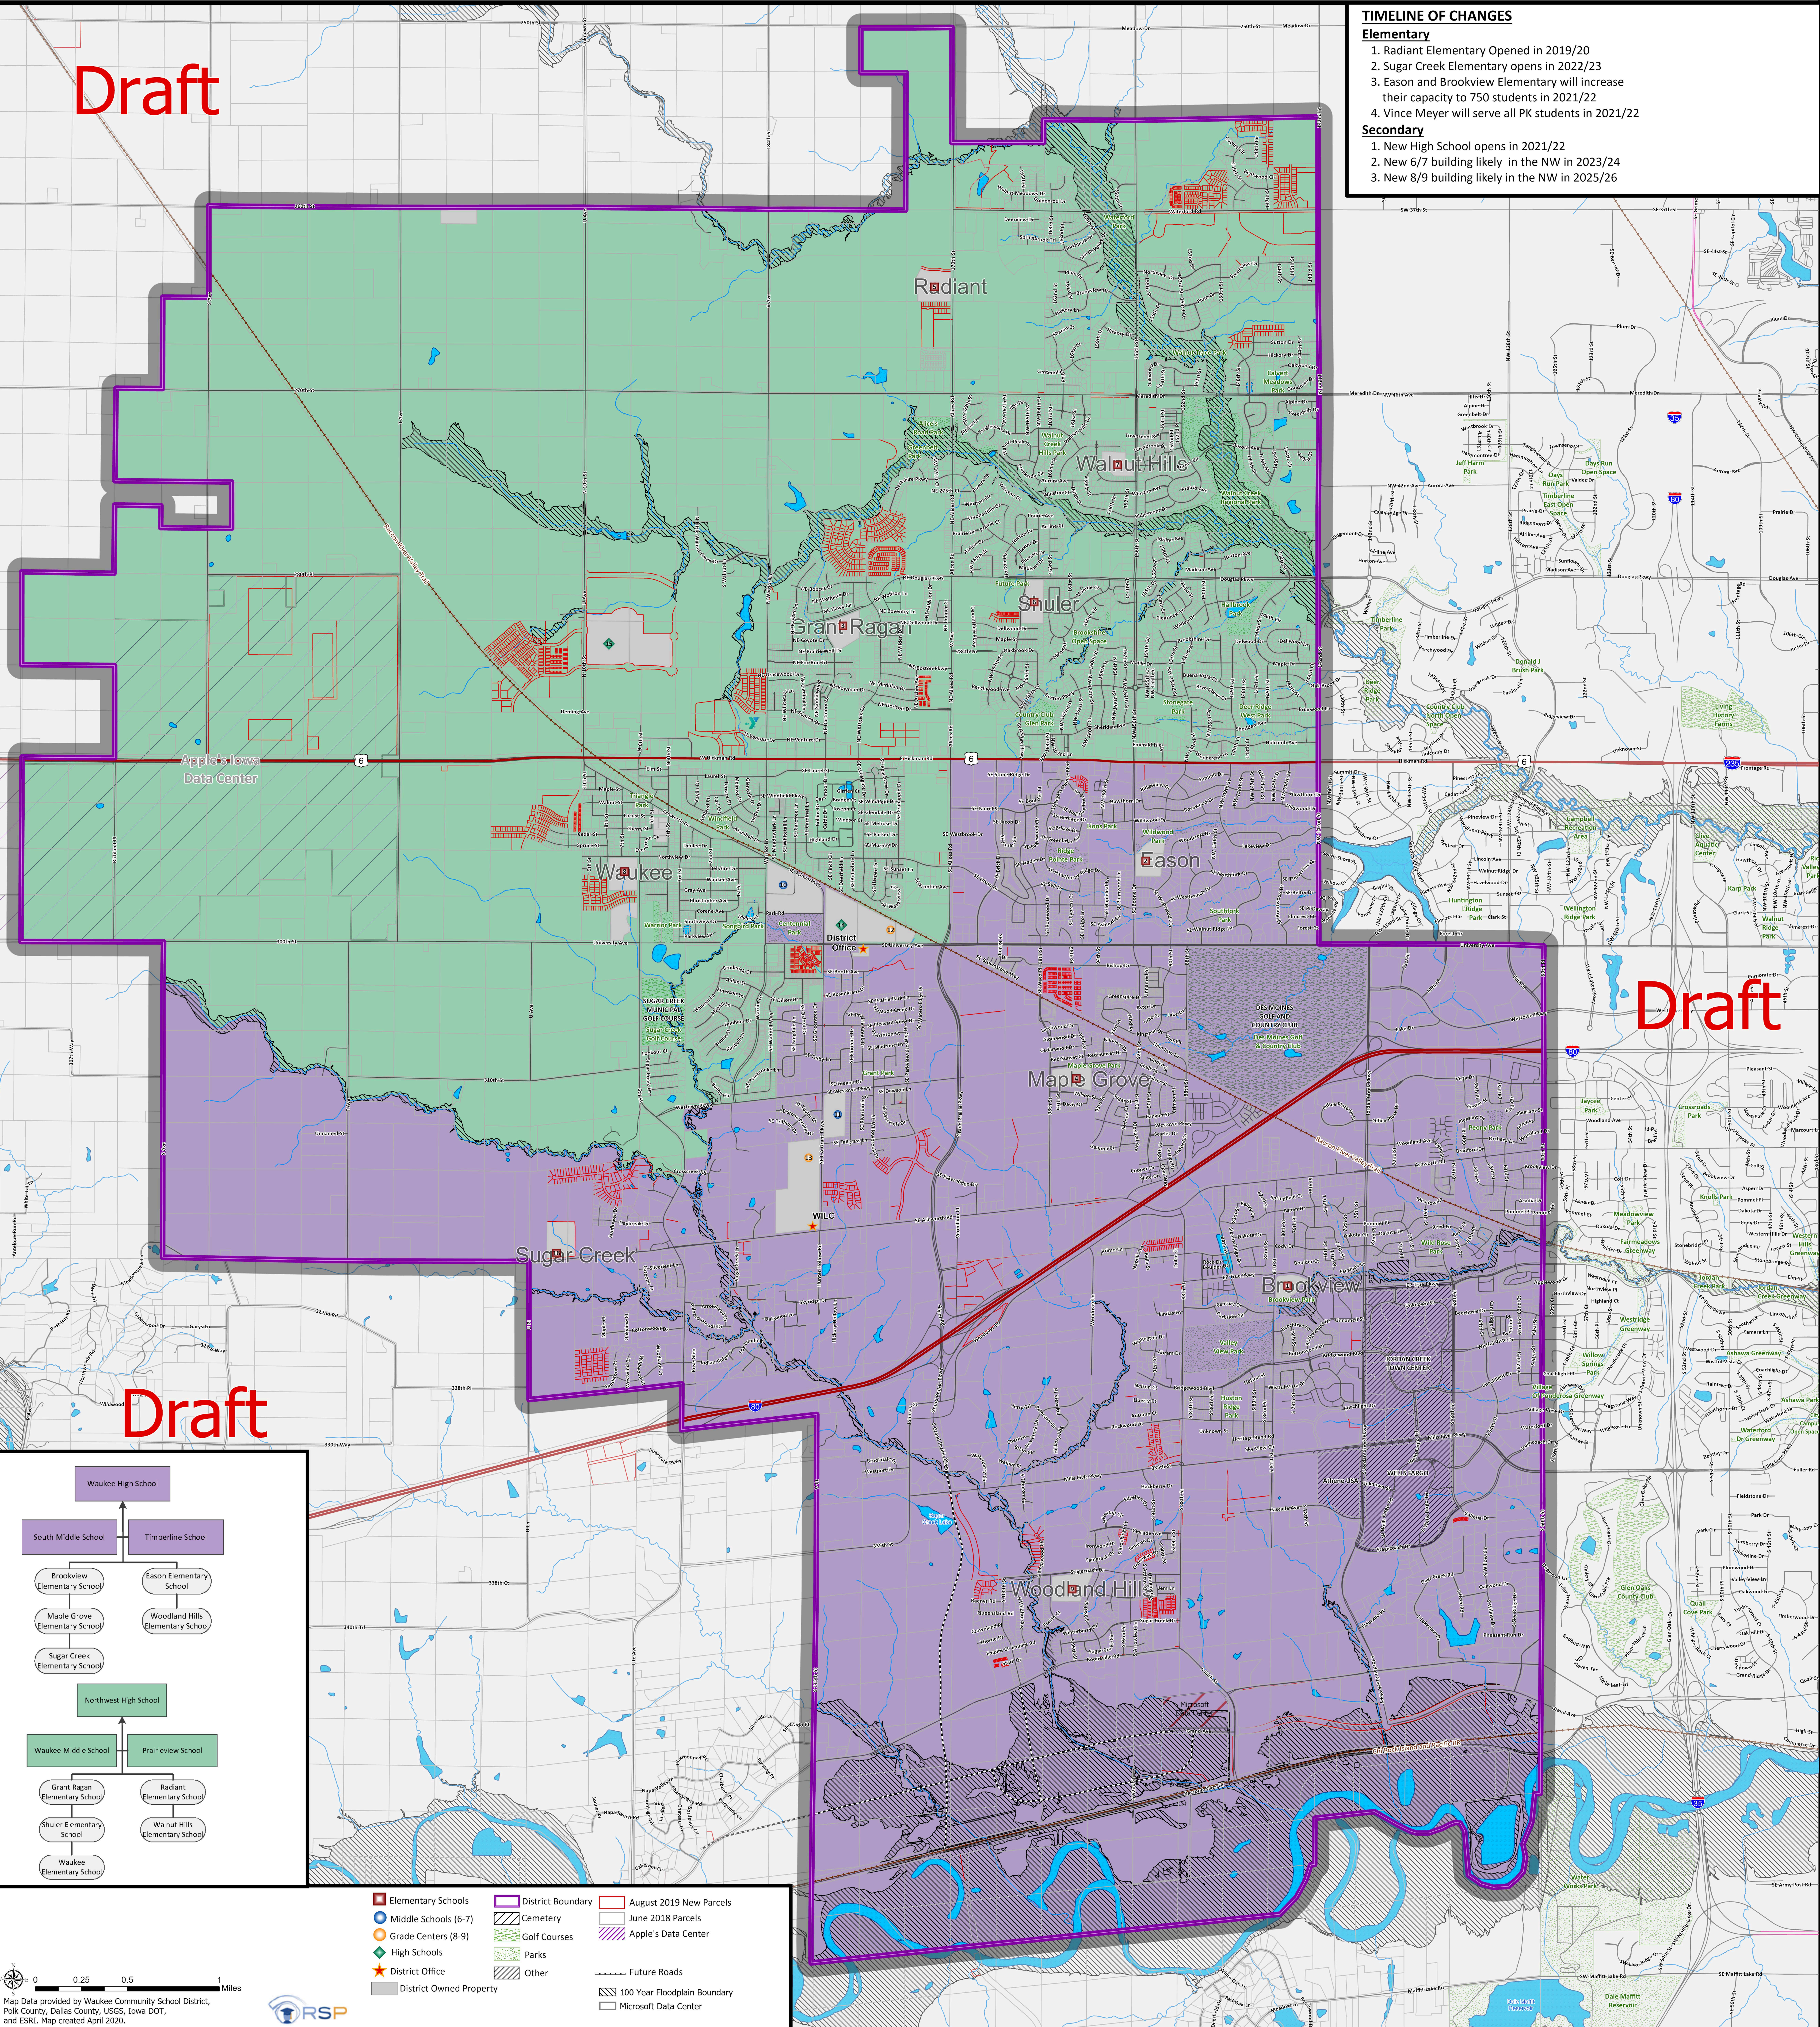

Draft

TIMELINE OF CHANGES

Elementary

1. Radiant Elementary Opened in 2019/20
2. Sugar Creek Brookview Elementary in 2022/23
3. Eason and Brookview Elementary will increase their capacity to 750 students in 2021/22
4. Vince Meyer will serve all PK students in 2021/22

Secondary

1. New High School opens in 2021/22
2. New 6/7 building likely in the NW in 2023/24
3. New 8/9 building likely in the NW in 2025/26

Draft

Draft

Elementary Schools	District Boundary	August 2019 New Parcels
Middle Schools (6-7)	Cemetery	June 2018 Parcels
Grade Centers (8-9)	Golf Courses	Apple's Data Center
High Schools	Parks	Other
District Office	Future Roads	100 Year Floodplain Boundary
District Owned Property	Microsoft Data Center	

Map Data provided by Waukee Community School District, Polk County, Dallas County, USGS, Iowa DOT, and ESRI. Map created April 2020.